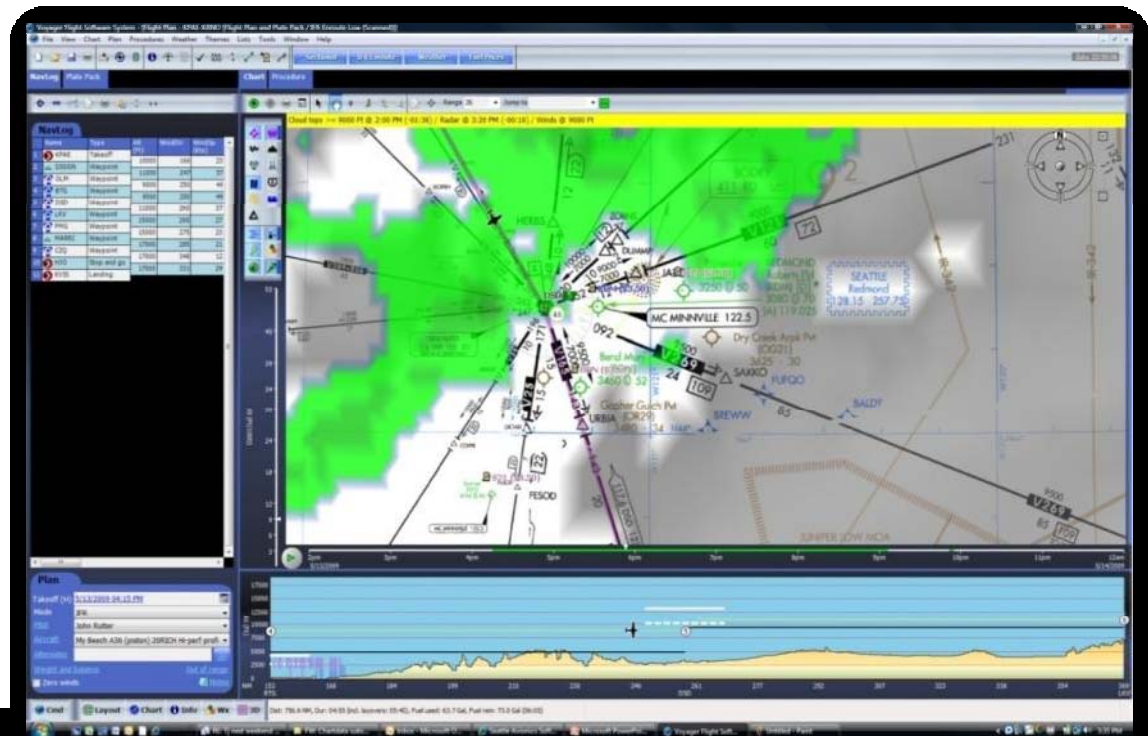

Import the ideal flight plan created by Voyager on your PC directly into your Bendix/King AV8OR™ ACE quickly & easily!

Only AV8OR™ ACE Customers can buy the Voyager Flight Software System for over half off: only $179! (A $449 retail value)

With Voyager :

- 🔗 Quickly create ideal wind and fuel-price optimized flight plans
- 🔗 Easily import all waypoints and altitudes to AV8OR™ ACE in seconds!
- 🔗 Electronically file your flight plan through the Internet
- 🔗 Get your official weather briefing online
- 🔗 View and print approach plates

BendixKing
by Honeywell

Voyager FLIGHT SEATTLE

DOWNLOAD your Voyager FREE TRIAL or purchase at:
<http://www.SeattleAvionics.com/AV8OR>